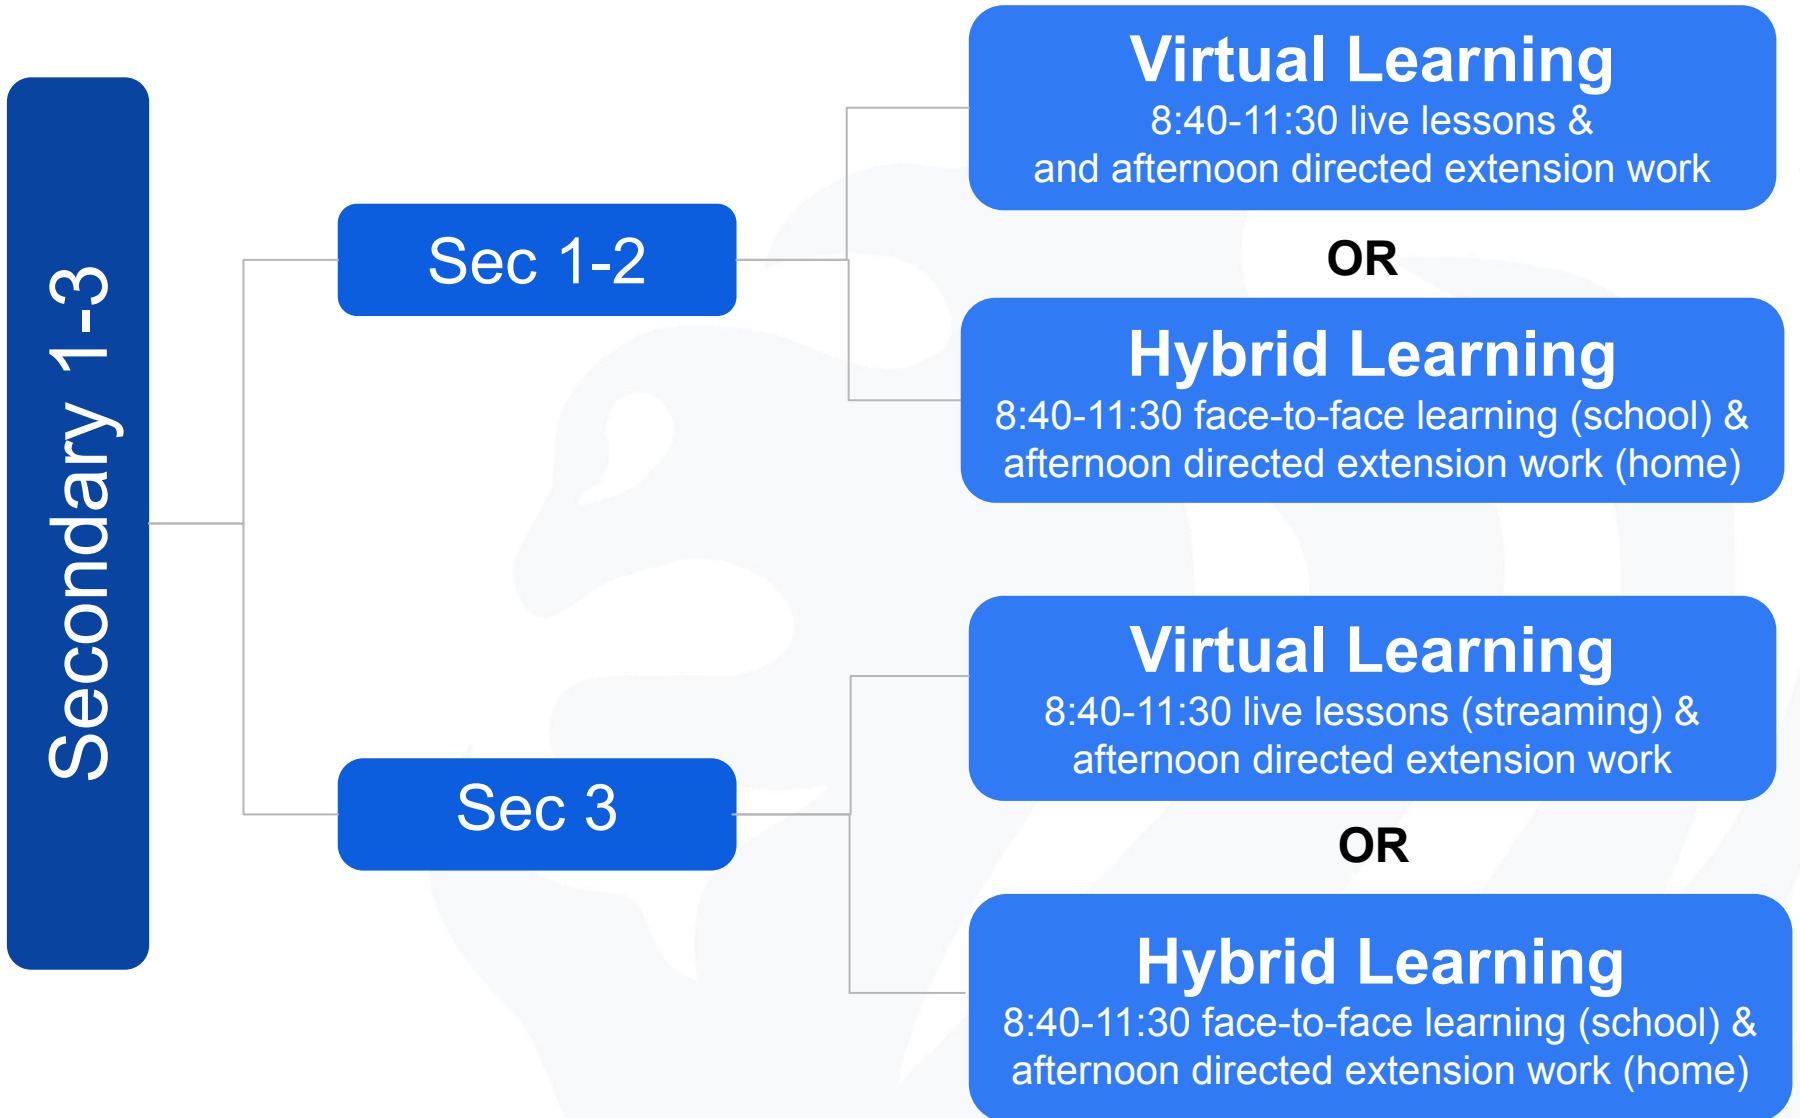

**SINGAPORE SCHOOL,
PANTAI INDAH KAPUK**

SIS-PIK Reopening AY 2021/2022

Preschool Virtual Learning Schedule

- **N1 : 10:15 - 11:15**
- **N2 : 08:30 - 10:00**
- **K1 : 08:30 - 12:00**
- **K2 : 08:30 - 12:00**

Primary Schedule

Secondary 4 and JC Schedule

Secondary 4
and
JC

Virtual Learning

9:20-15:35 live lessons (streaming)

OR

Hybrid Learning

9:20-15:35 face-to-face learning (school)