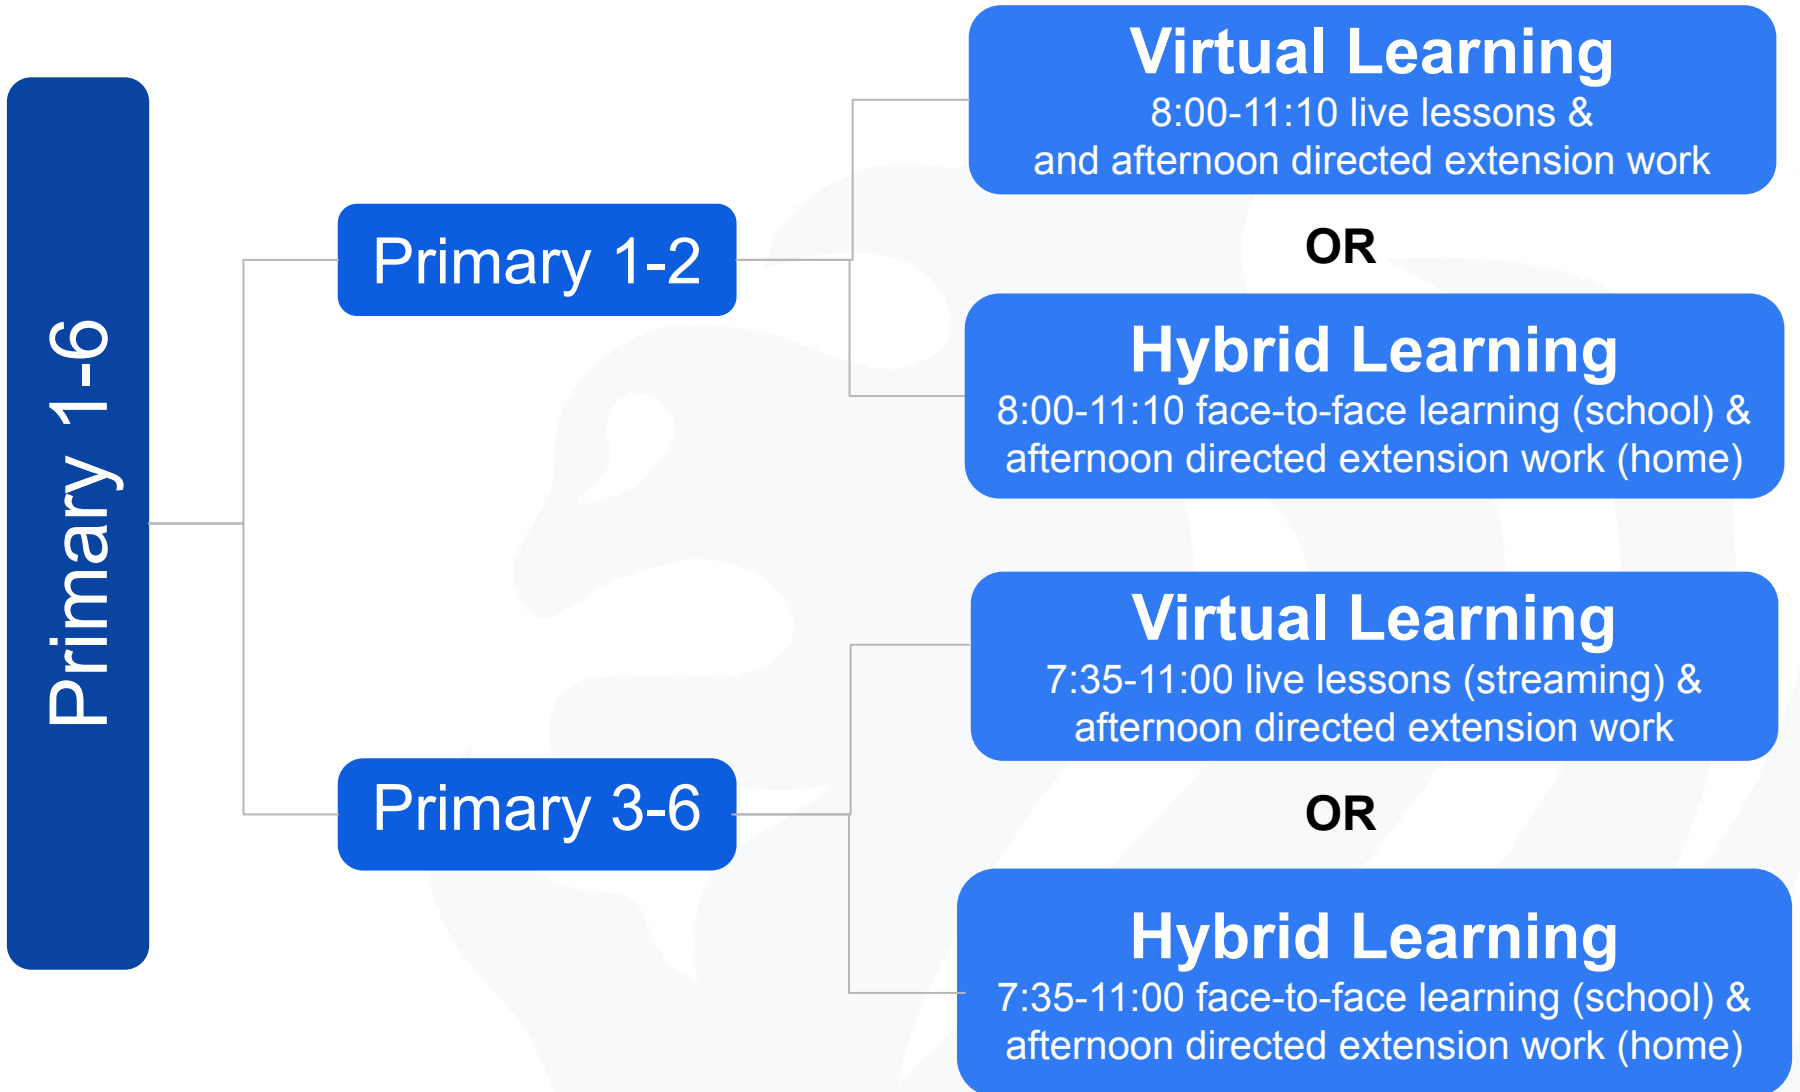

**SINGAPORE SCHOOL,
PANTAI INDAH KAPUK**

SIS-PIK Reopening AY 2021/2022

Preschool Virtual Learning Schedule

- **N1 : 10:15 - 11:15**
- **N2 : 08:30 - 10:00**
- **K1 : 08:30 - 12:00**
- **K2 : 08:30 - 12:00**

Primary Schedule

Secondary 4 and JC Schedule

Secondary 4
and
JC

Virtual Learning

9:20-15:35 live lessons (streaming)

OR

Hybrid Learning

9:20-15:35 face-to-face learning (school)